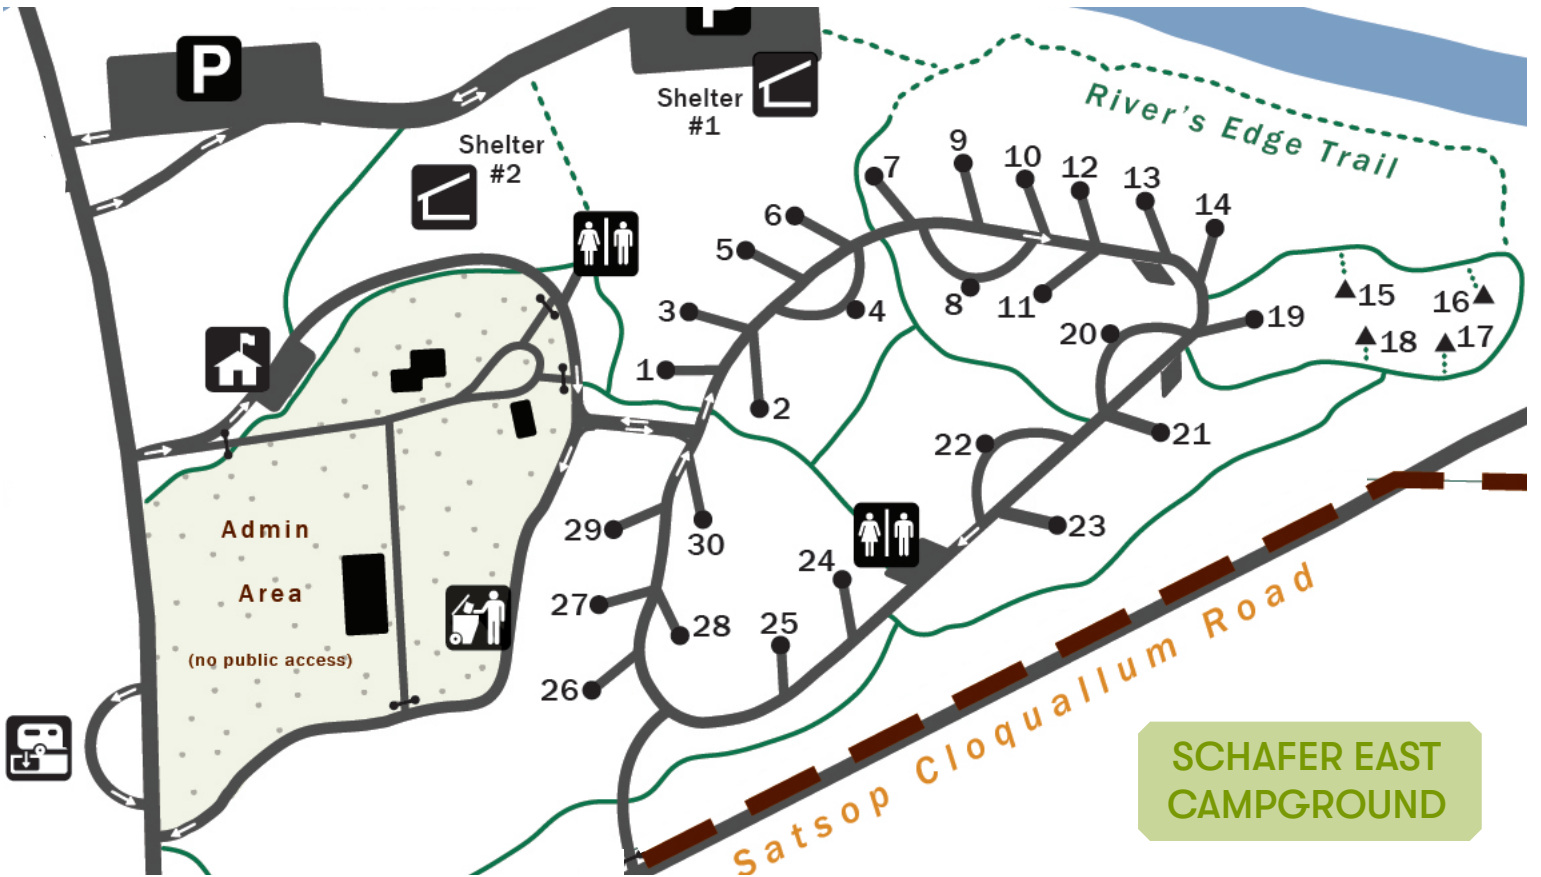

SCHAFER STATE PARK - CAMPGROUND MAPS

Check in: 2:30 pm
Check out: 1:00 pm
Quiet Hours:
 10 pm - 6:30 am
Generator Hours:
 8 am - 9 pm
Pets: Must be on
 leash & under control
 at all times
Extra vehicle:
 \$10 per night