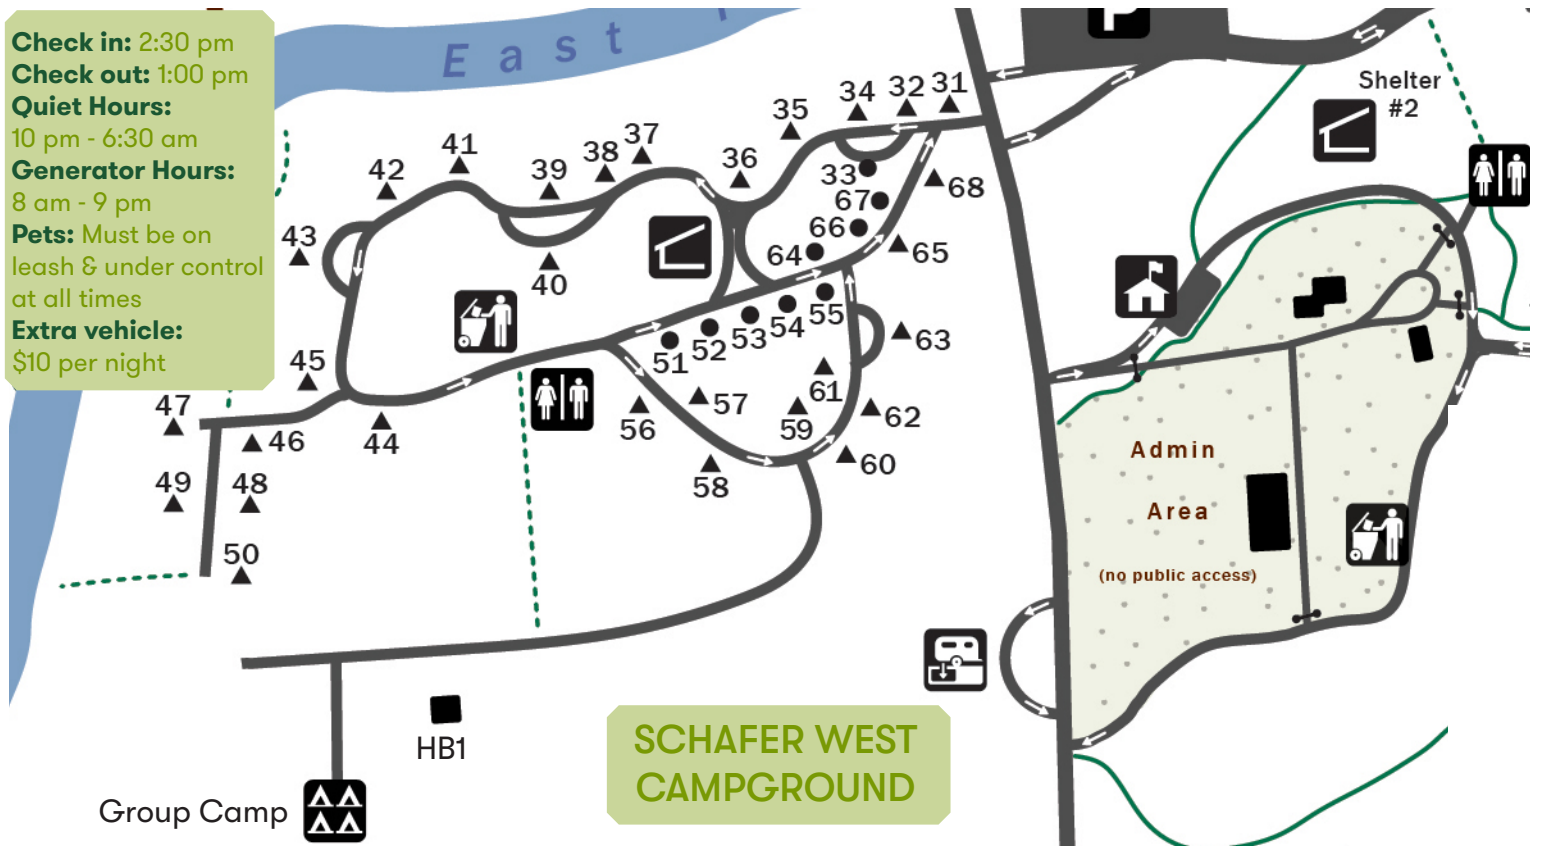

SCHAFER STATE PARK - CAMPGROUND MAPS

Check in: 2:30 pm
Check out: 1:00 pm
Quiet Hours:
 10 pm - 6:30 am
Generator Hours:
 8 am - 9 pm
Pets: Must be on
 leash & under control
 at all times
Extra vehicle:
 \$10 per night