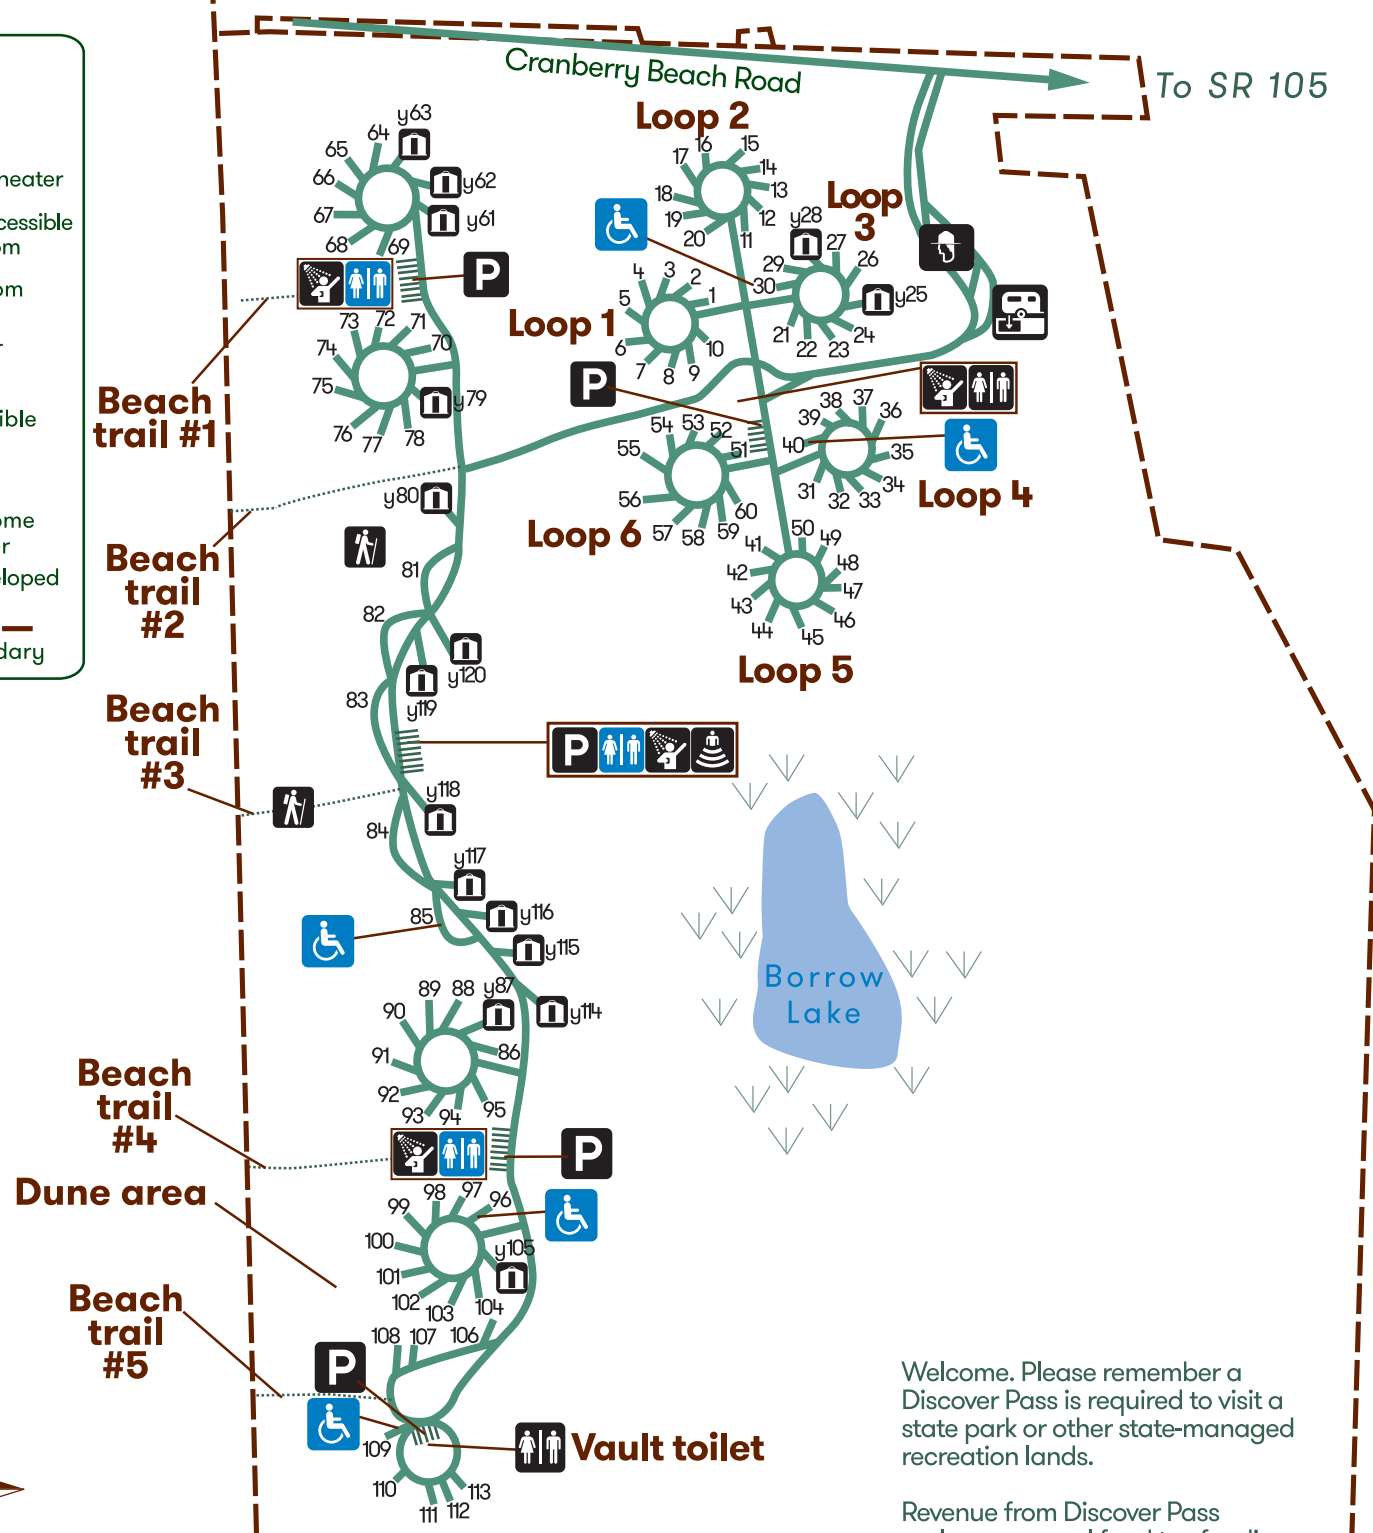

# Grayland Beach State Park

- Hiking
- Yurt
- Amphitheater
- ADA accessible Restroom
- Restroom
- Shower
- ADA accessible
- Trailer dump
- Welcome Center
- Undeveloped area
- Park boundary

Welcome. Please remember a Discover Pass is required to visit a state park or other state-managed recreation lands.

Revenue from Discover Pass replaces general fund tax funding no longer available to cover the cost of operations.

[Revised 11-21-16]